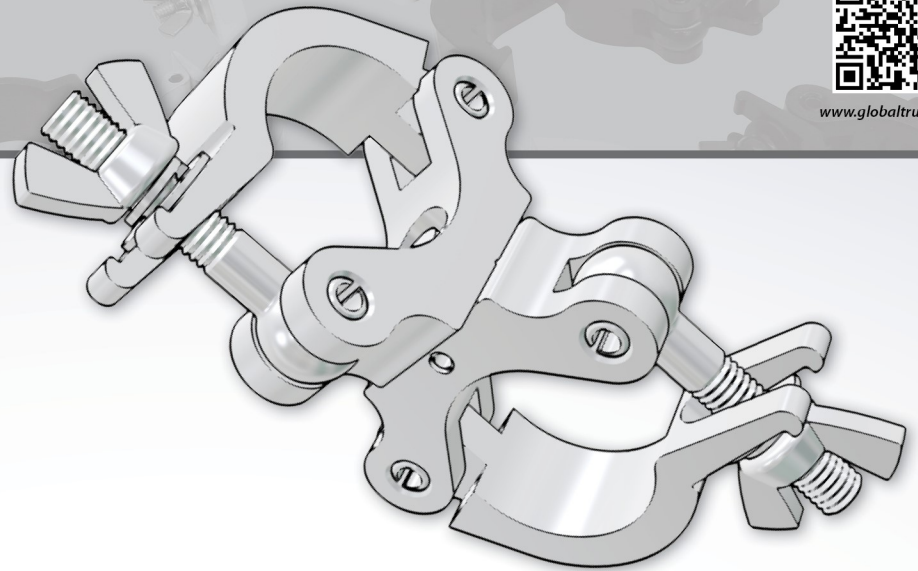

## Narrow Swivel Clamp

Medium Duty Dual Swivel  
 Narrow Clamp for 50mm tubing

- Max Weight 200 kgs.  
440 lbs.
- TUV Approved
- List Price: \$30.95

Compatible With