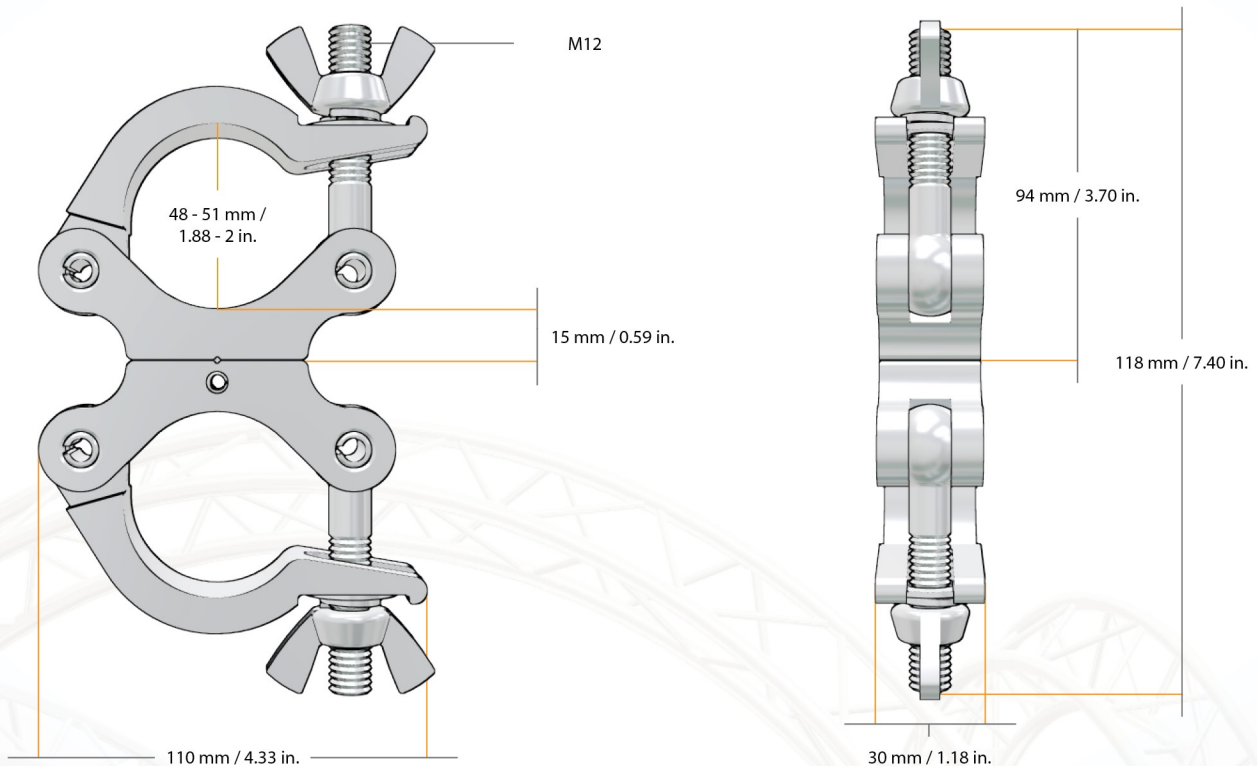

## Narrow Swivel Clamp

Medium Duty Dual Swivel  
 Narrow Clamp for 50mm tubing

- Max Weight 200 kgs.  
440 lbs.
- TUV Approved
- List Price: \$30.95

Compatible With